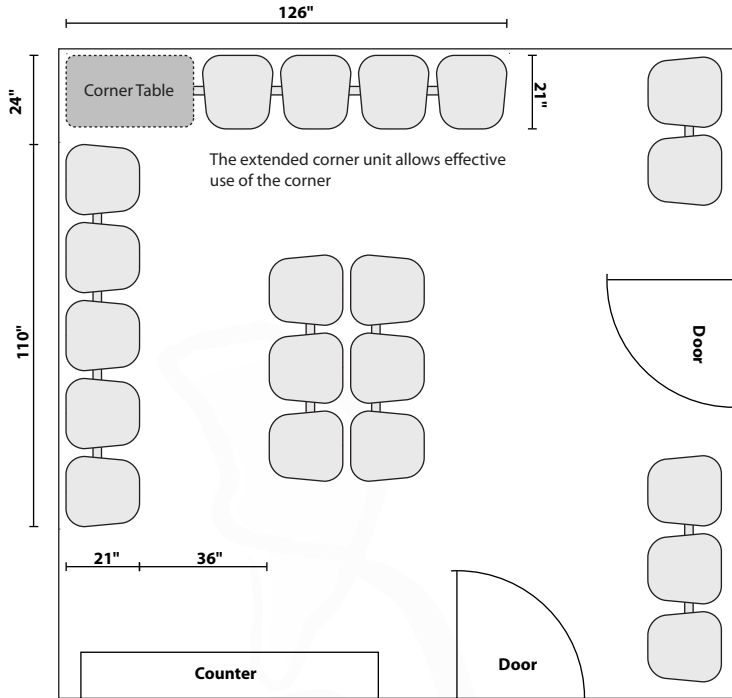

Practical Seating Configuration

Any number of combination are available. Please advise us your room dimensions and we will work with you to develop a propose layout.

Build Your Own

= 12"

All models to scale